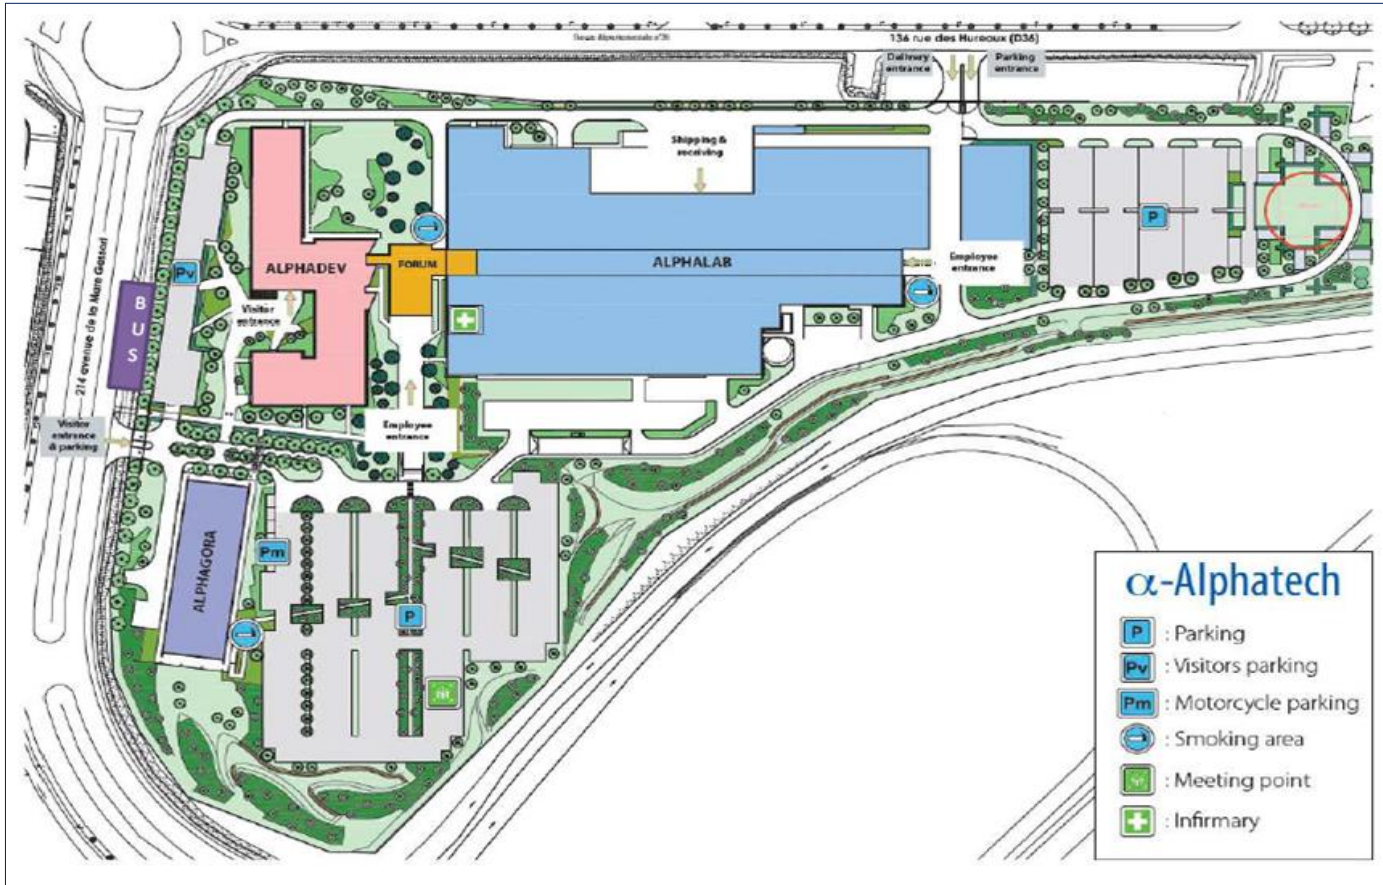

α -Alphatech Situation map

Parking areas adress:

214, Avenue de la Mare
Gessart
60280 Venette

Fisrt on the left
following the sign
« Parking Visiteurs »

GPS coordinates:

2°46'22.0E
49°24'49.5N